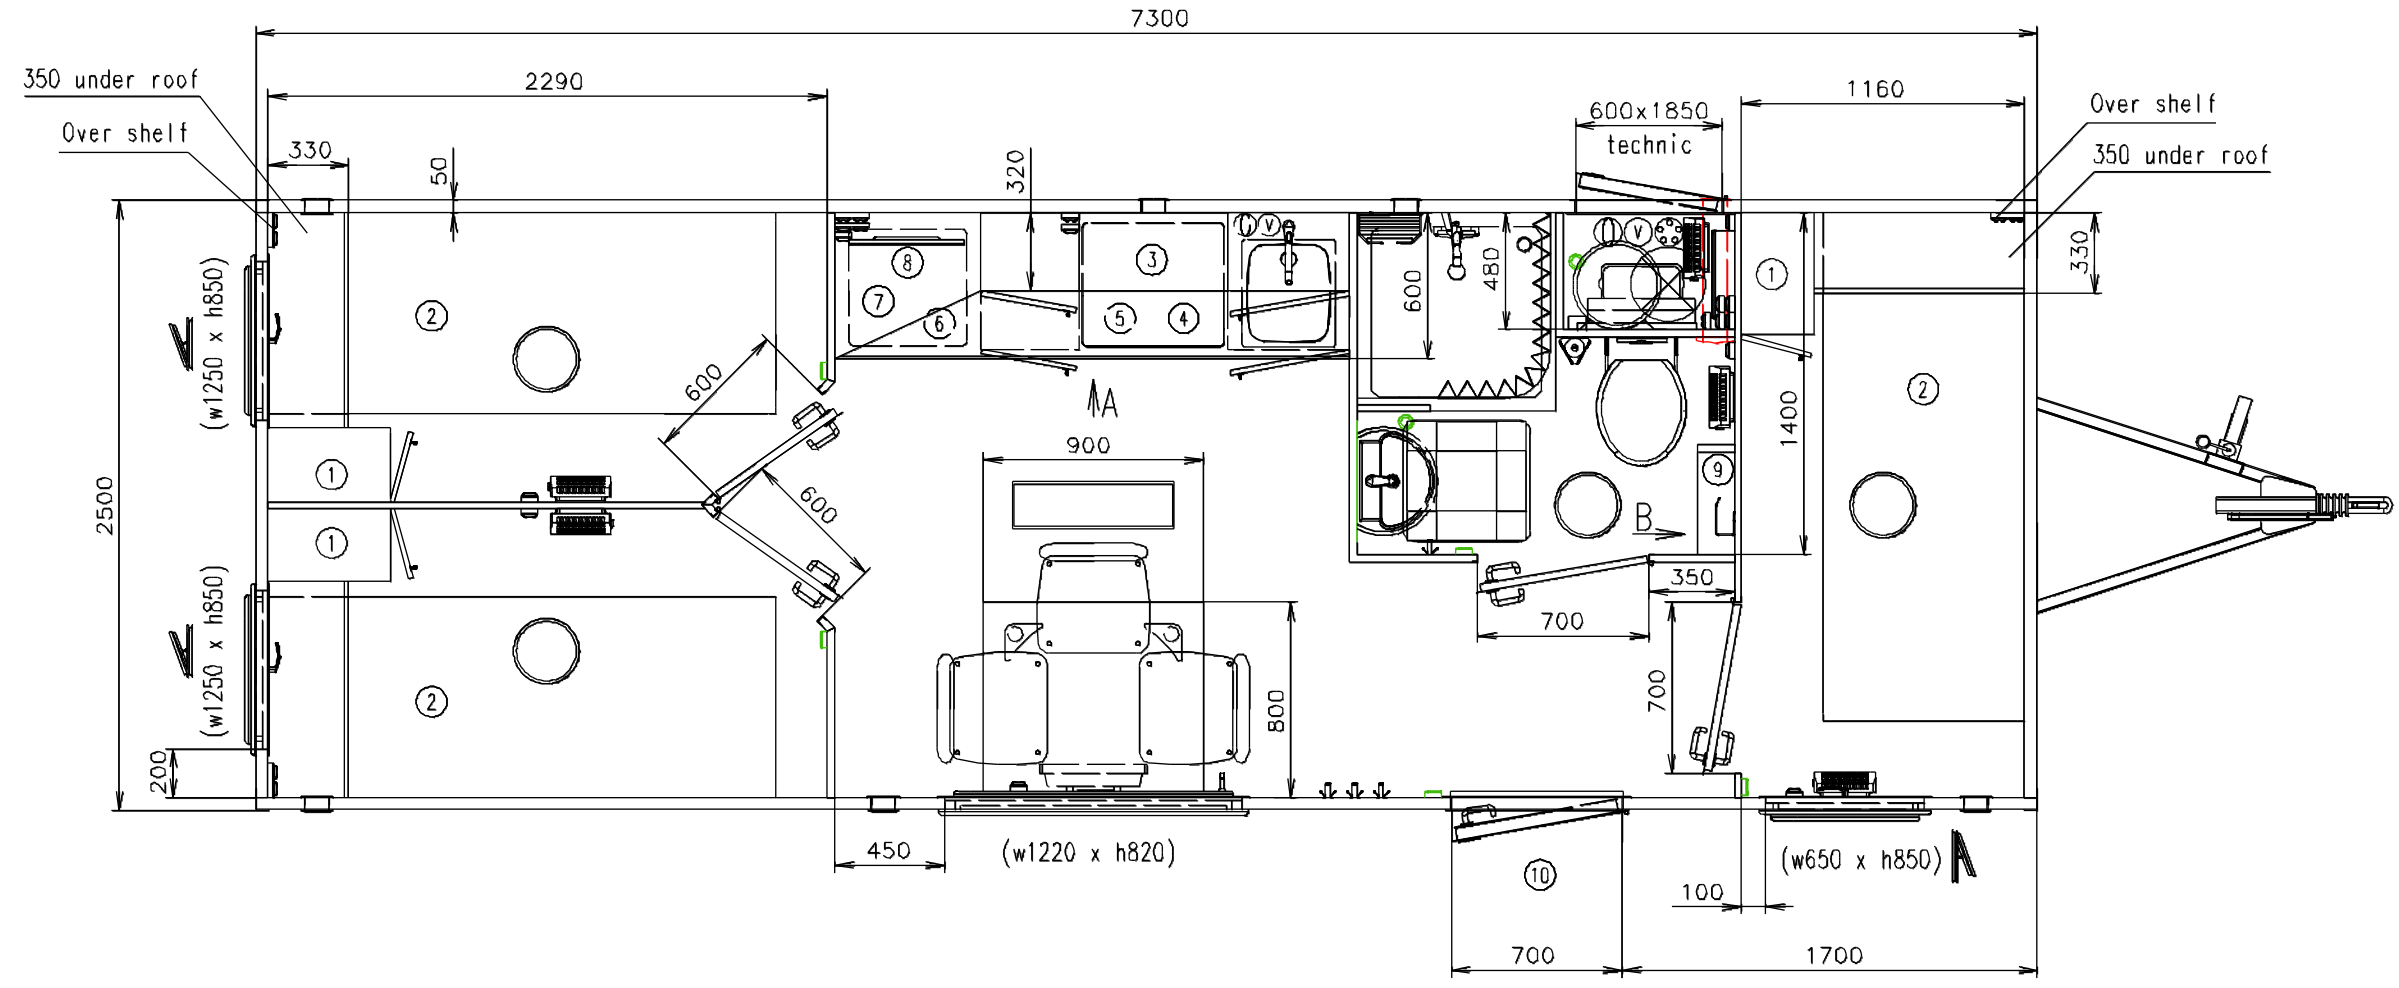

Connection hoses and cables	
Water hose:	✓
Waste water hose:	✓
Electric cable:	✓

(Cabling and piping is not shown on the 3D views and drawings)

Notes:

Interior height:	2200 mm	Total weight:	2600 kg
Color:	RAL 9010	Tare weight-estimate:	2200 kg
Floor:	PVC gray	Centre of wheels from rear side:	3590 mm
Date:	31.8.2015	Wheels:	165 R13C

EUROWAGON

Drawing number:
33x3-73-3_1/2

Connection hoses and cables	
Water hose:	✓
Waste water hose:	✓
Electric cable:	✓

- Ⓥ Water connection 3/4" (through the floor)
- Ⓢ Electric connection (through the floor) (380V-16A)
- Ⓣ Effluent connection 1"
- Ⓜ Power point
- Ⓜ Double power point
- Ⓛ Light switch
- Ⓜ Switch board (1100 over floor)
- Ⓜ Droplight
- Ⓢ Droplight
- Ⓧ Sensorlight
- Ⓜ Heating (500W)
- Ⓜ Heating (750W)
- Ⓜ Electric ventilator 230V (with light)
- Ⓢ Floor drain hole

- ☐ Shower (800x800) Cola
- ☐ Kitchen sink Alveus Basic 10 + standard water tap
- ☐ Wash-basin Kolo (450x370) + standard water tap
- ☐ Hanging toilet + pump Setsan
- ☐ Hot water boiler Slim (50 l)
- ☐ Window opening inside (870 over floor)
- ☐ Window opening out (870 over floor)
- ☐ Ventilation ø120
- ☐ Roof window Dometic (400x400)
- ☐ Chair

(Cabling and piping is not shown on the 3D views and drawings)

Notes:

Interior height:	2200 mm	Total weight:	2600 kg
Color:	RAL 9010	Tare weight-estimate:	2200 kg
Floor:	PVC gray	Centre of wheels from rear side:	3590 mm
Date:	31.8.2015	Wheels:	165 R13C