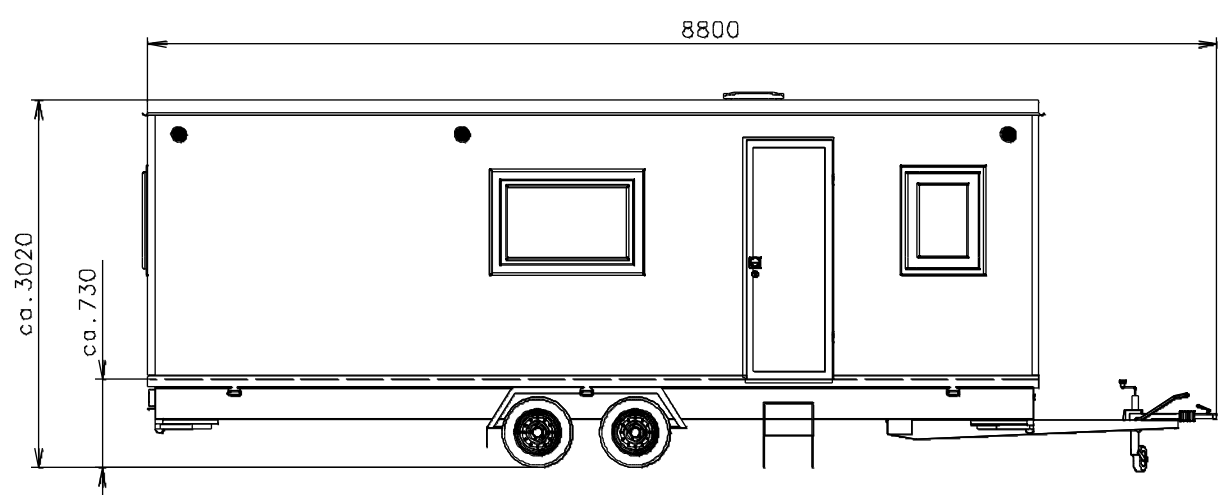

Connection hoses and cables	
Water hose:	✓
Waste water hose:	✓
Electric cable:	✓

(Cabling and piping is not shown on the 3D views and drawings)

Notes:

Interior height:	2200 mm	Total weight:	2600 kg
Color:	RAL 9010	Tare weight-estimate:	2200 kg
Floor:	PVC gray	Centre of wheels from rear side:	3590 mm
Date:	31.8.2015	Wheels:	165 R13C

EUROWAGON

Drawing number:
33x3-73-3_1/2

Connection hoses and cables	
Water hose:	✓
Waste water hose:	✓
Electric cable:	✓

- Ⓥ Water connection 3/4" (through the floor)
- Ⓢ Electric connection (through the floor) (380V-16A)
- Ⓣ Effluent connection 1"
- Ⓜ Power point
- Ⓜ Double power point
- Ⓛ Light switch
- Ⓜ Switch board (1100 over floor)
- Ⓜ Droplight
- Ⓢ Droplight
- Ⓧ Sensorlight
- Ⓜ Heating (500W)
- Ⓜ Heating (750W)
- Ⓜ Electric ventilator 230V (with light)
- Ⓢ Floor drain hole

- ☐ Shower (800x800) Cola
- ☐ Kitchen sink Alveus Basic 10 + standard water tap
- ☐ Wash-basin Kolo (450x370) + standard water tap
- ☐ Hanging toilet + pump Setsan
- ☐ Hot water boiler Slim (50 l)
- ☐ Window opening inside (870 over floor)
- ☐ Window opening out (870 over floor)
- ☐ Ventilation ø120
- ☐ Roof window Dometic (400x400)
- ☐ Chair

(Cabling and piping is not shown on the 3D views and drawings)

Notes:

Interior height:	2200 mm	Total weight:	2600 kg
Color:	RAL 9010	Tare weight-estimate:	2200 kg
Floor:	PVC gray	Centre of wheels from rear side:	3590 mm
Date:	31.8.2015	Wheels:	165 R13C