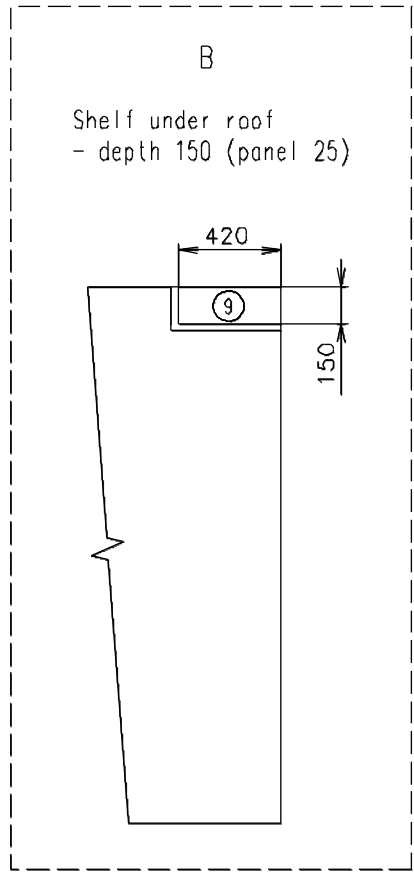

Connection hoses and cables	
Water hose:	✓
Waste water hose:	✓
Electric cable:	✓

(Cabling and piping is not shown on the 3D views and drawings)

Notes:

Interior height:	2200 mm	Total weight:	2600 kg
Color:	RAL 9010	Tare weight-estimate:	2200 kg
Floor:	PVC gray	Centre of wheels from rear side:	3590 mm
Date:	31.8.2015	Wheels:	165 R13C

EUROWAGON

Drawing number:
33x3-73-3_1/2

Connection hoses and cables	
Water hose:	✓
Waste water hose:	✓
Electric cable:	✓

- Ⓥ Water connection 3/4" (through the floor)
- Ⓢ Electric connection (through the floor) (380V-16A)
- Ⓣ Effluent connection 1"
- Ⓜ Power point
- Ⓜ Double power point
- Ⓛ Light switch
- Ⓜ Switch board (1100 over floor)
- Ⓜ Droplight
- Ⓢ Droplight
- Ⓧ Sensorlight
- Ⓜ Heating (500W)
- Ⓜ Heating (750W)
- Ⓜ Electric ventilator 230V (with light)
- Ⓢ Floor drain hole

- ☐ Shower (800x800) Cola
- ☐ Kitchen sink Alveus Basic 10 + standard water tap
- ☐ Wash-basin Kolo (450x370) + standard water tap
- ☐ Hanging toilet + pump Setsan
- ☐ Hot water boiler Slim (50 l)
- ☐ Window opening inside (870 over floor)
- ☐ Window opening out (870 over floor)
- ☐ Ventilation ø120
- ☐ Roof window Dometic (400x400)
- ☐ Chair

(Cabling and piping is not shown on the 3D views and drawings)

Notes:

Interior height:	2200 mm	Total weight:	2600 kg
Color:	RAL 9010	Tare weight-estimate:	2200 kg
Floor:	PVC gray	Centre of wheels from rear side:	3590 mm
Date:	31.8.2015	Wheels:	165 R13C