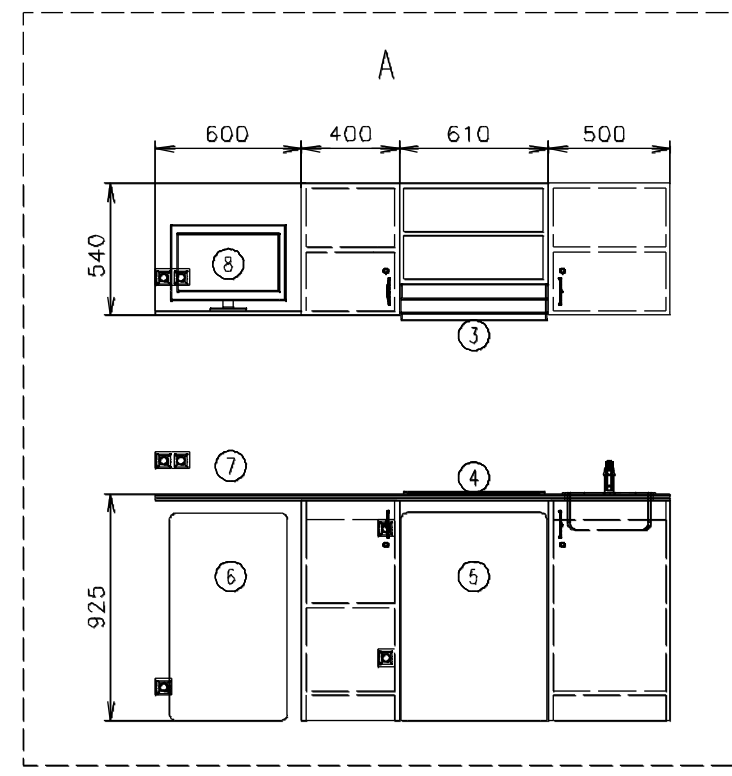

Connection hoses and cables	
Water hose:	✓
Waste water hose:	✓
Electric cable:	✓

(Cabling and piping is not shown on the 3D views and drawings)

Notes:

Interior height:	2200 mm	Total weight:	2600 kg
Color:	RAL 9010	Tare weight-estimate:	2200 kg
Floor:	PVC gray	Centre of wheels from rear side:	3590 mm
Date:	31.8.2015	Wheels:	165 R13C

EUROWAGON

Drawing number:
33x3-73-3_1/2

Connection hoses and cables	
Water hose:	✓
Waste water hose:	✓
Electric cable:	✓

- Ⓥ Water connection 3/4" (through the floor)
- Ⓢ Electric connection (through the floor) (380V-16A)
- Ⓣ Effluent connection 1"
- Ⓜ Power point
- Ⓜ Double power point
- Ⓛ Light switch
- Ⓜ Switch board (1100 over floor)
- Ⓜ Droplight
- Ⓢ Droplight
- Ⓧ Sensorlight
- Ⓜ Heating (500W)
- Ⓜ Heating (750W)
- Ⓜ Electric ventilator 230V (with light)
- Ⓢ Floor drain hole

- ☐ Shower (800x800) Cola
- ☐ Kitchen sink Alveus Basic 10 + standard water tap
- ☐ Wash-basin Kolo (450x370) + standard water tap
- ☐ Hanging toilet + pump Setsan
- ☐ Hot water boiler Slim (50 l)
- ☐ Window opening inside (870 over floor)
- ☐ Window opening out (870 over floor)
- ☐ Ventilation ø120
- ☐ Roof window Dometic (400x400)
- ☐ Chair

(Cabling and piping is not shown on the 3D views and drawings)

Notes:

Interior height:	2200 mm	Total weight:	2600 kg
Color:	RAL 9010	Tare weight-estimate:	2200 kg
Floor:	PVC gray	Centre of wheels from rear side:	3590 mm
Date:	31.8.2015	Wheels:	165 R13C