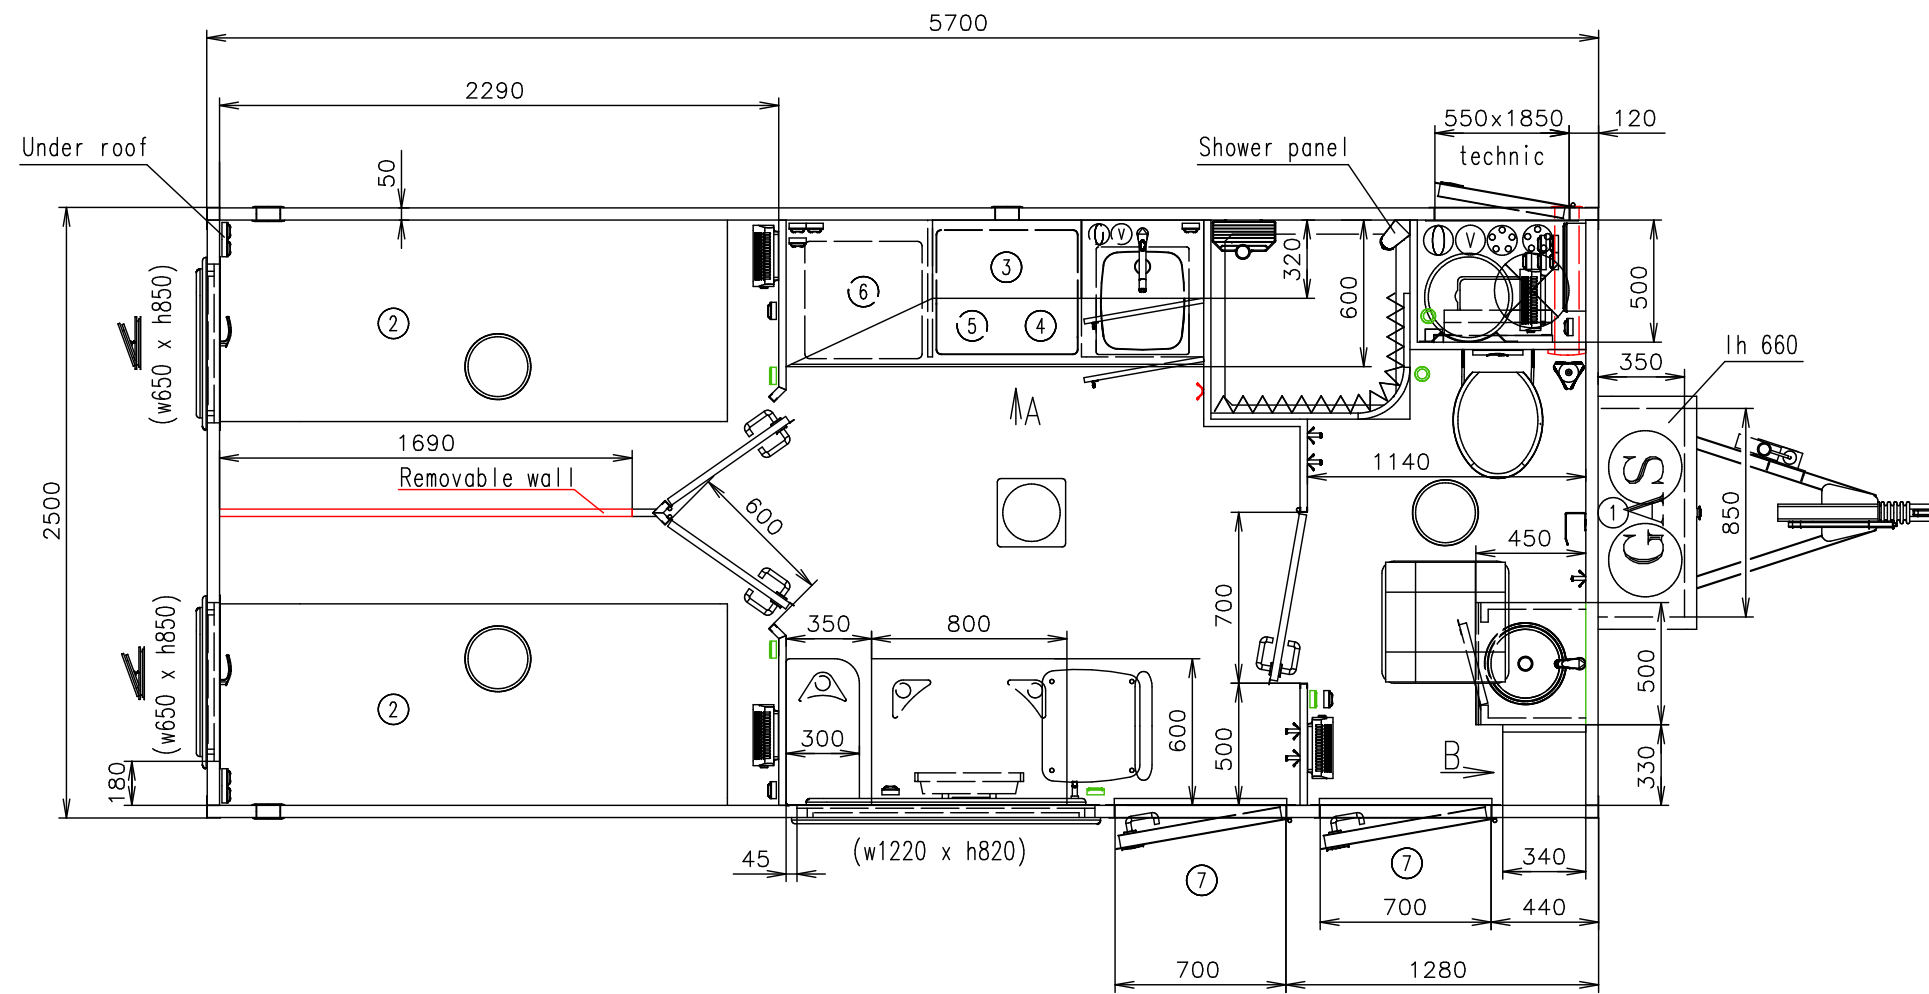

Connection hoses and cables	
Water hose:	✓
Waste water hose:	✓
Electric cable:	✓ 2x

(Cabling and piping is not shown on the 3D views and drawings)

Notes: External door stop – magnetic

Interior height:	2200 mm	Total weight:	2000 kg
Color:	RAL 9010	Tare weight-estimate:	1850 kg
Floor:	PVC Supreme Plus 030	Centre of wheels from rear side:	2950 mm
Date:	3.2.2020	Wheels:	155 R13

**EUROWAGON**

Drawing number:  
3484-57-3\_1/2 (Maas)

Connection hoses and cables	
Water hose:	✓
Waste water hose:	✓
Electric cable:	✓ 2x

- Ⓧ Water connection 3/4" (through the floor)
- Ⓧ 2x electric connection (through the floor) (230V-16A) (1x heatings and 1x rest)
- Ⓧ Effluent connection 1"
- Ⓧ Power point
- Ⓧ Double power point
- Ⓧ Light switch
- Ⓧ Switch board (1100 over floor)
- Ⓧ LED droplight
- Ⓧ LED droplight
- Ⓧ LED sensorlight
- Ⓧ Heating (500W)
- Ⓧ Heating (750W)
- Ⓧ Electric ventilator 230V (with light)
- Ⓧ Floor drain hole
- Ⓧ Shower (800x800) Cola
- Ⓧ Kitchen sink Alveus Basic 10 + standard water tap
- Ⓧ Sink ø335 (stainless steel) + standard water tap
- Ⓧ Hanging toilet + pump Setsan
- Ⓧ Hot water boiler Slim (50 l) + mixing water
- Ⓧ Window opening inside (870 over floor)
- Ⓧ Window opening out (870 over floor)
- Ⓧ Ventilation ø120
- Ⓧ Roof window Dometic (400x400)
- Ⓧ Chair
- Ⓧ Desk permanent fixed (600x800)
- Ⓧ Brush toilet
- Ⓧ Toilet paper holder
- Ⓧ Shelf steel
- Ⓧ Shower curtain
- Ⓧ Clothes hanger
- Ⓧ Clothes hanger
- Ⓧ Mirror (500x500)
- ① Gas regulator
- ② Bed (2080 x 825)
- ③ Cooker hood
- ④ Gas cooker - 4 hotplate
- ⑤ Place for washing machine
- ⑥ Fridge
- ⑦ Standard hanging stairs - long

(Cabling and piping is not shown on the 3D views and drawings)

Notes: External door stop - magnetic

Interior height:	2200 mm	Total weight:	2000 kg
Color:	RAL 9010	Tare weight-estimate:	1850 kg
Floor:	PVC Supreme Plus 030	Centre of wheels from rear side:	2950 mm
Date:	3.2.2020	Wheels:	155 R13

**EUROWAGON**

Drawing number:  
3484-57-3\_2/2 (Maas)