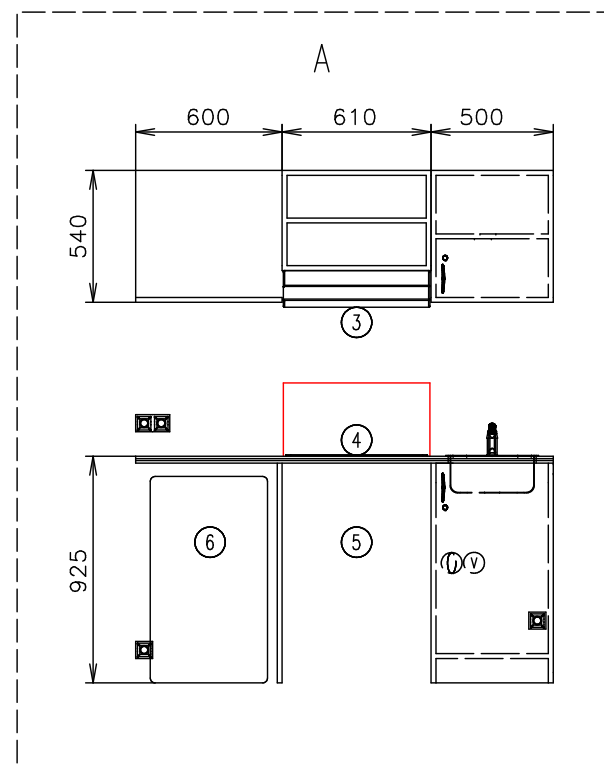

Connection hoses and cables	
Water hose:	✓
Waste water hose:	✓
Electric cable:	✓ 2x

(Cabling and piping is not shown on the 3D views and drawings)

Notes: External door stop – magnetic

Interior height:	2200 mm	Total weight:	2000 kg
Color:	RAL 9010	Tare weight-estimate:	1850 kg
Floor:	PVC Supreme Plus 030	Centre of wheels from rear side:	2950 mm
Date:	3.2.2020	Wheels:	155 R13

**EUROWAGON**

Drawing number:  
3484-57-3\_1/2 (Maas)

Connection hoses and cables	
Water hose:	✓
Waste water hose:	✓
Electric cable:	✓ 2x

- Ⓧ Water connection 3/4" (through the floor)
- Ⓧ 2x electric connection (through the floor) (230V-16A) (1x heatings and 1x rest)
- Ⓧ Effluent connection 1"
- Ⓧ Power point
- Ⓧ Double power point
- Ⓧ Light switch
- Ⓧ Switch board (1100 over floor)
- Ⓧ LED droplight
- Ⓧ LED droplight
- Ⓧ LED sensorlight
- Ⓧ Heating (500W)
- Ⓧ Heating (750W)
- Ⓧ Electric ventilator 230V (with light)
- Ⓧ Floor drain hole
- Ⓧ Shower (800x800) Cola
- Ⓧ Kitchen sink Alveus Basic 10 + standard water tap
- Ⓧ Sink ø335 (stainless steel) + standard water tap
- Ⓧ Hanging toilet + pump Setsan
- Ⓧ Hot water boiler Slim (50 l) + mixing water
- Ⓧ Window opening inside (870 over floor)
- Ⓧ Window opening out (870 over floor)
- Ⓧ Ventilation ø120
- Ⓧ Roof window Dometic (400x400)
- Ⓧ Chair
- Ⓧ Desk permanent fixed (600x800)
- Ⓧ Brush toilet
- Ⓧ Toilet paper holder
- Ⓧ Shelf steel
- Ⓧ Shower curtain
- Ⓧ Clothes hanger
- Ⓧ Clothes hanger
- Ⓧ Mirror (500x500)
- ① Gas regulator
- ② Bed (2080 x 825)
- ③ Cooker hood
- ④ Gas cooker - 4 hotplate
- ⑤ Place for washing machine
- ⑥ Fridge
- ⑦ Standard hanging stairs - long

(Cabling and piping is not shown on the 3D views and drawings)

Notes: External door stop - magnetic

Interior height:	2200 mm	Total weight:	2000 kg
Color:	RAL 9010	Tare weight-estimate:	1850 kg
Floor:	PVC Supreme Plus 030	Centre of wheels from rear side:	2950 mm
Date:	3.2.2020	Wheels:	155 R13