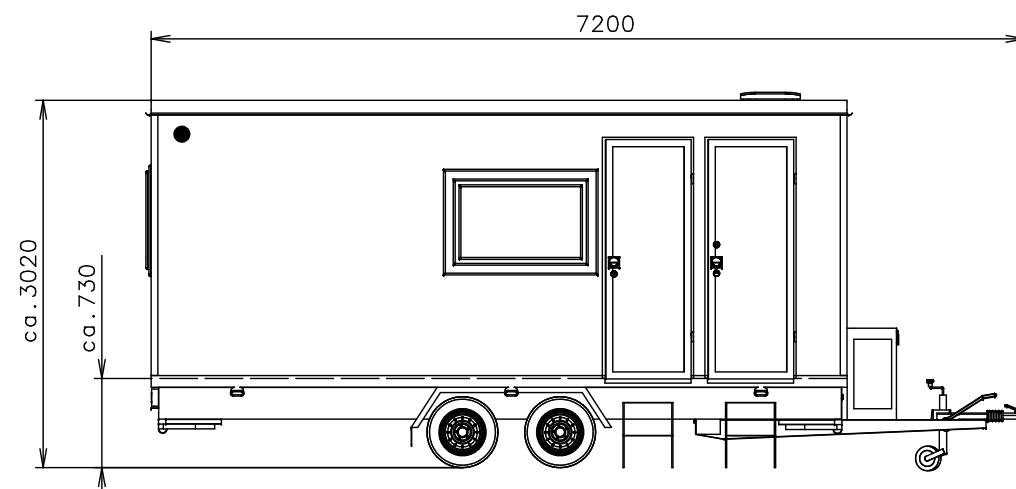

Connection hoses and cables	
Water hose:	✓
Waste water hose:	✓
Electric cable:	✓ 2x

(Cabling and piping is not shown on the 3D views and drawings)

Notes: External door stop – magnetic

Interior height:	2200 mm	Total weight:	2000 kg
Color:	RAL 9010	Tare weight-estimate:	1850 kg
Floor:	PVC Supreme Plus 030	Centre of wheels from rear side:	2950 mm
Date:	3.2.2020	Wheels:	155 R13

**EUROWAGON**

Drawing number:  
3484-57-3\_1/2 (Maas)

Connection hoses and cables	
Water hose:	✓
Waste water hose:	✓
Electric cable:	✓ 2x

- Ⓧ Water connection 3/4" (through the floor)
- Ⓧ 2x electric connection (through the floor) (230V-16A) (1x heatings and 1x rest)
- Ⓧ Effluent connection 1"
- Ⓧ Power point
- Ⓧ Double power point
- Ⓧ Light switch
- Ⓧ Switch board (1100 over floor)
- Ⓧ LED droplight
- Ⓧ LED droplight
- Ⓧ LED sensorlight
- Ⓧ Heating (500W)
- Ⓧ Heating (750W)
- Ⓧ Electric ventilator 230V (with light)
- Ⓧ Floor drain hole
- Ⓧ Shower (800x800) Cola
- Ⓧ Kitchen sink Alveus Basic 10 + standard water tap
- Ⓧ Sink ø335 (stainless steel) + standard water tap
- Ⓧ Hanging toilet + pump Setsan
- Ⓧ Hot water boiler Slim (50 l) + mixing water
- Ⓧ Window opening inside (870 over floor)
- Ⓧ Window opening out (870 over floor)
- Ⓧ Ventilation ø120
- Ⓧ Roof window Dometic (400x400)
- Ⓧ Chair
- Ⓧ Desk permanent fixed (600x800)
- Ⓧ Brush toilet
- Ⓧ Toilet paper holder
- Ⓧ Shelf steel
- Ⓧ Shower curtain
- Ⓧ Clothes hanger
- Ⓧ Clothes hanger
- Ⓧ Mirror (500x500)
- ① Gas regulator
- ② Bed (2080 x 825)
- ③ Cooker hood
- ④ Gas cooker - 4 hotplate
- ⑤ Place for washing machine
- ⑥ Fridge
- ⑦ Standard hanging stairs - long

(Cabling and piping is not shown on the 3D views and drawings)

Notes: External door stop - magnetic

Interior height:	2200 mm	Total weight:	2000 kg
Color:	RAL 9010	Tare weight-estimate:	1850 kg
Floor:	PVC Supreme Plus 030	Centre of wheels from rear side:	2950 mm
Date:	3.2.2020	Wheels:	155 R13