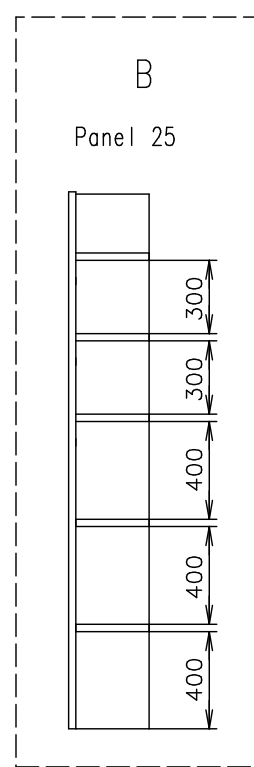

Connection hoses and cables	
Water hose:	✓
Waste water hose:	✓
Electric cable:	✓ 2x

(Cabling and piping is not shown on the 3D views and drawings)

Notes: External door stop – magnetic

Interior height:	2200 mm	Total weight:	2000 kg
Color:	RAL 9010	Tare weight-estimate:	1850 kg
Floor:	PVC Supreme Plus 030	Centre of wheels from rear side:	2950 mm
Date:	3.2.2020	Wheels:	155 R13

**EUROWAGON**

Drawing number:  
3484-57-3\_1/2 (Maas)

Connection hoses and cables	
Water hose:	✓
Waste water hose:	✓
Electric cable:	✓ 2x

- Ⓧ Water connection 3/4" (through the floor)
- Ⓧ 2x electric connection (through the floor) (230V-16A) (1x heatings and 1x rest)
- Ⓧ Effluent connection 1"
- Ⓧ Power point
- Ⓧ Double power point
- Ⓧ Light switch
- Ⓧ Switch board (1100 over floor)
- Ⓧ LED droplight
- Ⓧ LED droplight
- Ⓧ LED sensorlight
- Ⓧ Heating (500W)
- Ⓧ Heating (750W)
- Ⓧ Electric ventilator 230V (with light)
- Ⓧ Floor drain hole
- Ⓧ Shower (800x800) Cola
- Ⓧ Kitchen sink Alveus Basic 10 + standard water tap
- Ⓧ Sink ø335 (stainless steel) + standard water tap
- Ⓧ Hanging toilet + pump Setsan
- Ⓧ Hot water boiler Slim (50 l) + mixing water
- Ⓧ Window opening inside (870 over floor)
- Ⓧ Window opening out (870 over floor)
- Ⓧ Ventilation ø120
- Ⓧ Roof window Dometic (400x400)
- Ⓧ Chair
- Ⓧ Desk permanent fixed (600x800)
- Ⓧ Brush toilet
- Ⓧ Toilet paper holder
- Ⓧ Shelf steel
- Ⓧ Shower curtain
- Ⓧ Clothes hanger
- Ⓧ Clothes hanger
- Ⓧ Mirror (500x500)
- ① Gas regulator
- ② Bed (2080 x 825)
- ③ Cooker hood
- ④ Gas cooker - 4 hotplate
- ⑤ Place for washing machine
- ⑥ Fridge
- ⑦ Standard hanging stairs - long

(Cabling and piping is not shown on the 3D views and drawings)

Notes: External door stop - magnetic

Interior height:	2200 mm	Total weight:	2000 kg
Color:	RAL 9010	Tare weight-estimate:	1850 kg
Floor:	PVC Supreme Plus 030	Centre of wheels from rear side:	2950 mm
Date:	3.2.2020	Wheels:	155 R13

**EUROWAGON**

Drawing number:  
3484-57-3\_2/2 (Maas)