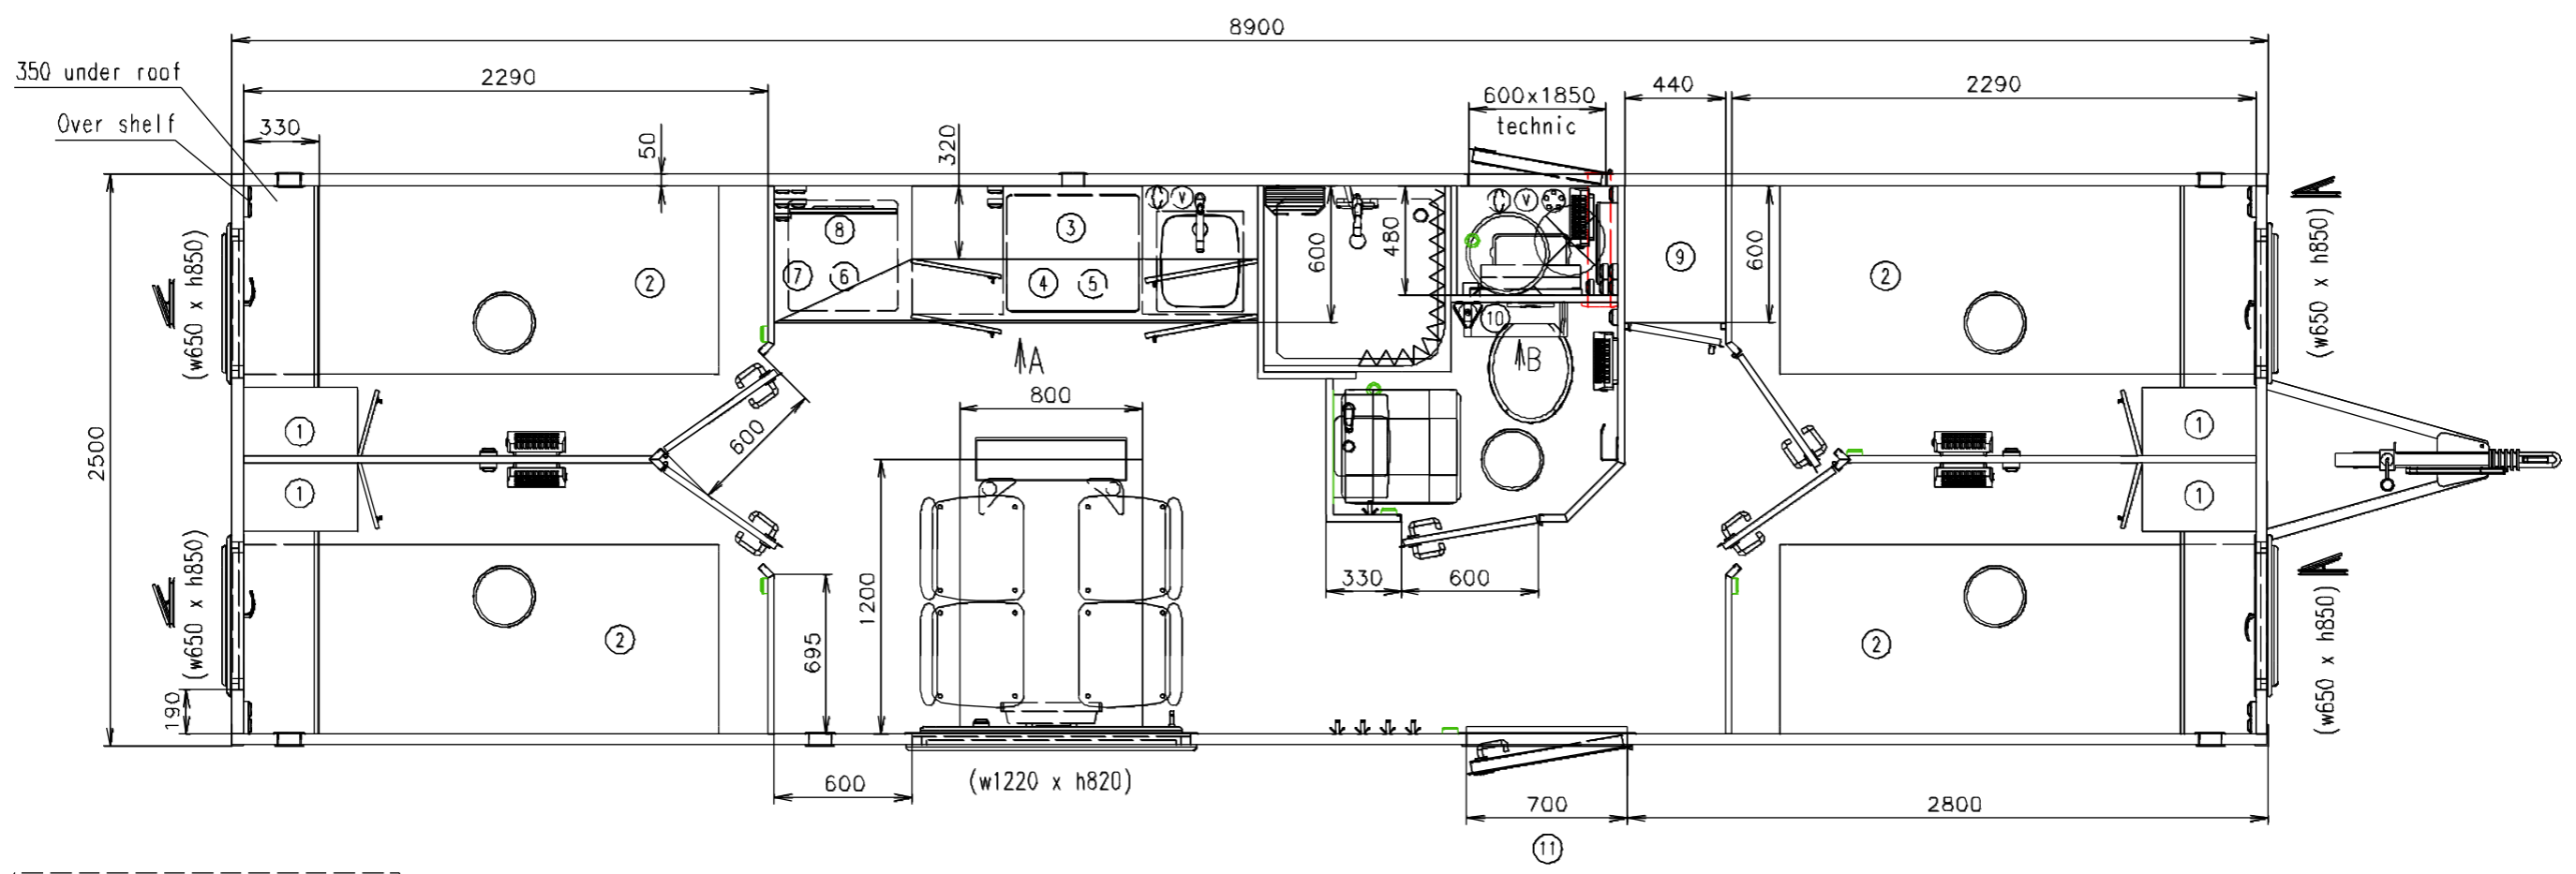

Connection hoses and cables	
Water hose:	✓
Waste water hose:	✓
Electric cable:	✓

(Cabling and piping is not shown on the 3D views and drawings)

Notes:

Interior height:	2200 mm	Total weight:	3000 kg
Color:	RAL 9010	Tare weight:	2710 kg
Floor:	PVC gray	Centre of wheels from rear side:	4330 mm
Date:	14.9.2015	Wheels:	185 R14C

EUROWAGON

Drawing number:
33XL-89-5_1/2

Connection hoses and cables	
Water hose:	✓
Waste water hose:	✓
Electric cable:	✓

- Ⓧ Water connection 3/4" (through the floor)
- Ⓧ Electric connection (through the floor) (380V-16A)
- Ⓧ Effluent connection 1"
- Ⓧ Power point
- Ⓧ Double power point
- Ⓧ Light switch
- Ⓧ Switch board (1100 over floor)
- Ⓧ Droplight
- Ⓧ Droplight
- Ⓧ Sensorlight
- Ⓧ Heating (500W)
- Ⓧ Heating (750W)
- Ⓧ Electric ventilator 230V (with light)
- Ⓧ Floor drain hole
- Ⓧ Shower (800x800) Cola
- Ⓧ Kitchen sink Alveus Basic 10 + standard water tap
- Ⓧ Wash-basin Kolo (450x250) + standard water tap
- Ⓧ Hanging toilet + pump Setsan
- Ⓧ Hot water boiler Slim (50 l)
- Ⓧ Window opening inside (870 over floor)
- Ⓧ Window opening out (870 over floor)
- Ⓧ Ventilation ø120
- Ⓧ Roof window Dometic (400x400)
- Ⓧ Chair
- Ⓧ Desk permanent fixed (1200x800)
- Ⓧ Brush toilet
- Ⓧ Toilet paper holder
- Ⓧ Shelf steel
- Ⓧ Shower curtain
- Ⓧ Clothes hanger
- Ⓧ Mirror (500x500)
- ① Cupboard (300 x 500 x 1950)
- ② Bed (2080 x 825)
- ③ Cooker hood
- ④ Electric cooker - 4 hotplate
- ⑤ Dishwasher
- ⑥ Fridge
- ⑦ Coffee machine
- ⑧ TV 19" + antenna
- ⑨ Storage room - 4x shelf
- ⑩ Shelf under roof (sketch)
- ⑪ Standard hanging stairs - long

(Cabling and piping is not shown on the 3D views and drawings)

Notes:

Interior height:	2200 mm	Total weight:	3000 kg
Color:	RAL 9010	Tare weight:	2710 kg
Floor:	PVC gray	Centre of wheels from rear side:	4330 mm
Date:	14.9.2015	Wheels:	185 R14C

Drawing number:
33XL-89-5_2/2