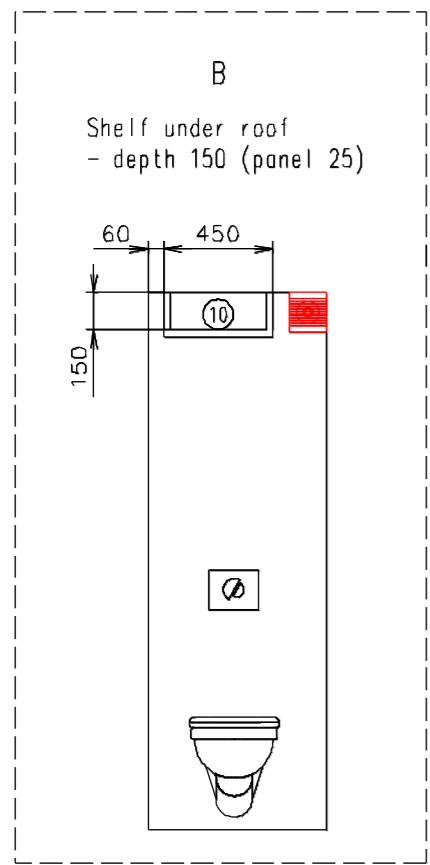

Connection hoses and cables	
Water hose:	✓
Waste water hose:	✓
Electric cable:	✓

(Cabling and piping is not shown on the 3D views and drawings)

Notes:

Interior height:	2200 mm	Total weight:	3000 kg
Color:	RAL 9010	Tare weight:	2710 kg
Floor:	PVC gray	Centre of wheels from rear side:	4330 mm
Date:	14.9.2015	Wheels:	185 R14C

EUROWAGON

Drawing number:
33XL-89-5_1/2

Connection hoses and cables	
Water hose:	✓
Waste water hose:	✓
Electric cable:	✓

- Ⓧ Water connection 3/4" (through the floor)
- Ⓧ Electric connection (through the floor) (380V-16A)
- Ⓧ Effluent connection 1"
- Ⓧ Power point
- Ⓧ Double power point
- Ⓧ Light switch
- Ⓧ Switch board (1100 over floor)
- Ⓧ Droplight
- Ⓧ Droplight
- Ⓧ Sensorlight
- Ⓧ Heating (500W)
- Ⓧ Heating (750W)
- Ⓧ Electric ventilator 230V (with light)
- Ⓧ Floor drain hole
- Ⓧ Shower (800x800) Cola
- Ⓧ Kitchen sink Alveus Basic 10 + standard water tap
- Ⓧ Wash-basin Kolo (450x250) + standard water tap
- Ⓧ Hanging toilet + pump Setsan
- Ⓧ Hot water boiler Slim (50 l)
- Ⓧ Window opening inside (870 over floor)
- Ⓧ Window opening out (870 over floor)
- Ⓧ Ventilation ø120
- Ⓧ Roof window Dometic (400x400)
- Ⓧ Chair
- Ⓧ Desk permanent fixed (1200x800)
- Ⓧ Brush toilet
- Ⓧ Toilet paper holder
- Ⓧ Shelf steel
- Ⓧ Shower curtain
- Ⓧ Clothes hanger
- Ⓧ Mirror (500x500)
- ① Cupboard (300 x 500 x 1950)
- ② Bed (2080 x 825)
- ③ Cooker hood
- ④ Electric cooker - 4 hotplate
- ⑤ Dishwasher
- ⑥ Fridge
- ⑦ Coffee machine
- ⑧ TV 19" + antenna
- ⑨ Storage room - 4x shelf
- ⑩ Shelf under roof (sketch)
- ⑪ Standard hanging stairs - long

(Cabling and piping is not shown on the 3D views and drawings)

Notes:

Interior height:	2200 mm	Total weight:	3000 kg
Color:	RAL 9010	Tare weight:	2710 kg
Floor:	PVC gray	Centre of wheels from rear side:	4330 mm
Date:	14.9.2015	Wheels:	185 R14C

Drawing number:
33XL-89-5_2/2