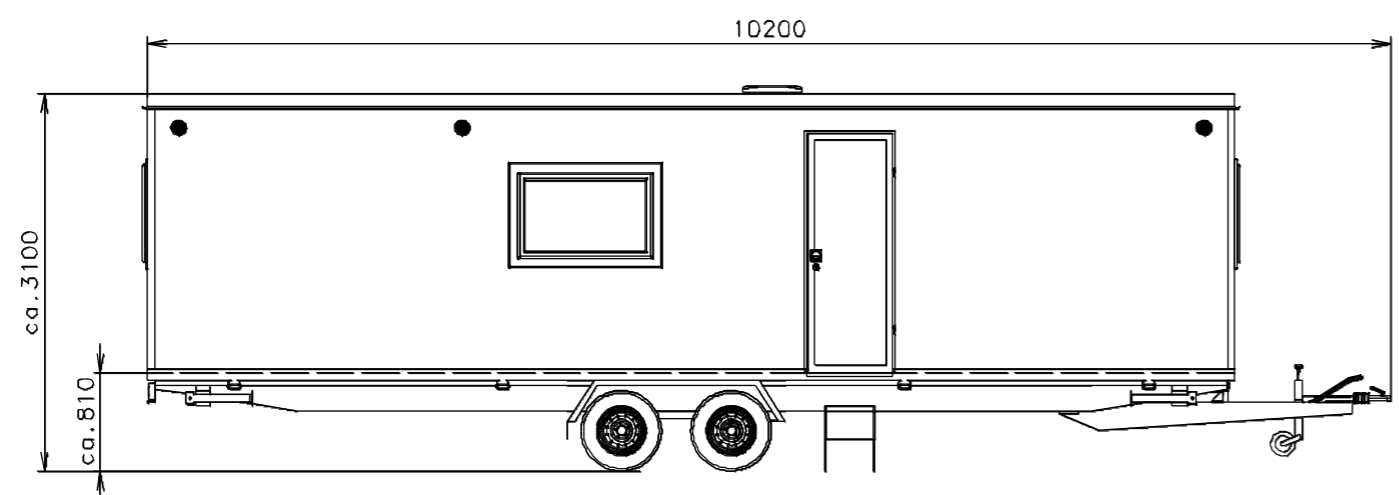

Connection hoses and cables	
Water hose:	✓
Waste water hose:	✓
Electric cable:	✓

(Cabling and piping is not shown on the 3D views and drawings)

Notes:

Interior height:	2200 mm	Total weight:	3000 kg
Color:	RAL 9010	Tare weight:	2710 kg
Floor:	PVC gray	Centre of wheels from rear side:	4330 mm
Date:	14.9.2015	Wheels:	185 R14C

EUROWAGON

Drawing number:
33XL-89-5_1/2

Connection hoses and cables	
Water hose:	✓
Waste water hose:	✓
Electric cable:	✓

- Ⓧ Water connection 3/4" (through the floor)
- Ⓧ Electric connection (through the floor) (380V-16A)
- Ⓧ Effluent connection 1"
- Ⓧ Power point
- Ⓧ Double power point
- Ⓧ Light switch
- Ⓧ Switch board (1100 over floor)
- Ⓧ Droplight
- Ⓧ Droplight
- Ⓧ Sensorlight
- Ⓧ Heating (500W)
- Ⓧ Heating (750W)
- Ⓧ Electric ventilator 230V (with light)
- Ⓧ Floor drain hole
- Ⓧ Shower (800x800) Cola
- Ⓧ Kitchen sink Alveus Basic 10 + standard water tap
- Ⓧ Wash-basin Kolo (450x250) + standard water tap
- Ⓧ Hanging toilet + pump Setsan
- Ⓧ Hot water boiler Slim (50 l)
- Ⓧ Window opening inside (870 over floor)
- Ⓧ Window opening out (870 over floor)
- Ⓧ Ventilation ø120
- Ⓧ Roof window Dometic (400x400)
- Ⓧ Chair
- Ⓧ Desk permanent fixed (1200x800)
- Ⓧ Brush toilet
- Ⓧ Toilet paper holder
- Ⓧ Shelf steel
- Ⓧ Shower curtain
- Ⓧ Clothes hanger
- Ⓧ Mirror (500x500)
- ① Cupboard (300 x 500 x 1950)
- ② Bed (2080 x 825)
- ③ Cooker hood
- ④ Electric cooker - 4 hotplate
- ⑤ Dishwasher
- ⑥ Fridge
- ⑦ Coffee machine
- ⑧ TV 19" + antenna
- ⑨ Storage room - 4x shelf
- ⑩ Shelf under roof (sketch)
- ⑪ Standard hanging stairs - long

(Cabling and piping is not shown on the 3D views and drawings)

Notes:

Interior height:	2200 mm	Total weight:	3000 kg
Color:	RAL 9010	Tare weight:	2710 kg
Floor:	PVC gray	Centre of wheels from rear side:	4330 mm
Date:	14.9.2015	Wheels:	185 R14C

Drawing number:
33XL-89-5_2/2