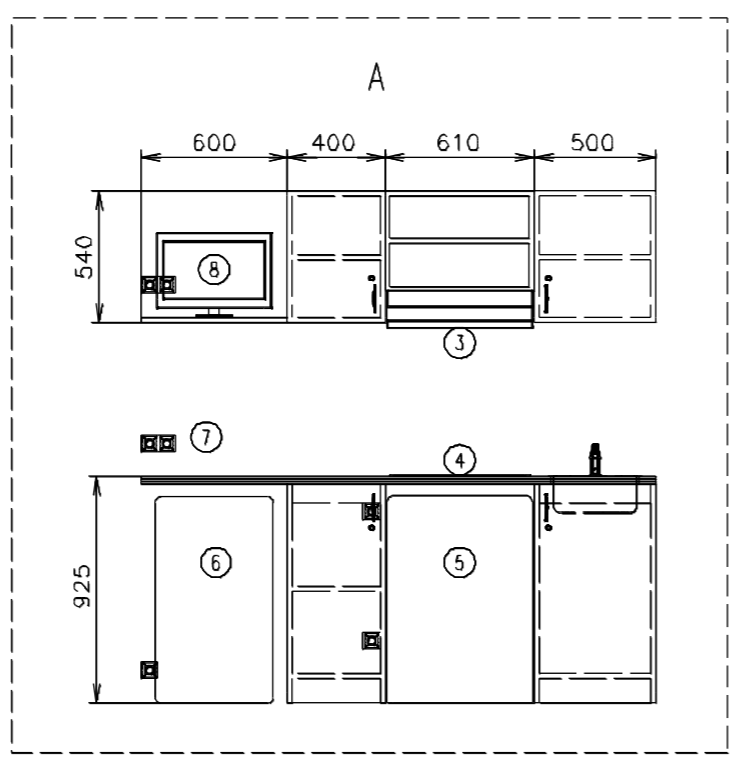

Connection hoses and cables	
Water hose:	✓
Waste water hose:	✓
Electric cable:	✓

(Cabling and piping is not shown on the 3D views and drawings)

Notes:

Interior height:	2200 mm	Total weight:	3000 kg
Color:	RAL 9010	Tare weight:	2710 kg
Floor:	PVC gray	Centre of wheels from rear side:	4330 mm
Date:	14.9.2015	Wheels:	185 R14C

EUROWAGON

Drawing number:
33XL-89-5_1/2

Connection hoses and cables	
Water hose:	✓
Waste water hose:	✓
Electric cable:	✓

- Ⓧ Water connection 3/4" (through the floor)
- Ⓧ Electric connection (through the floor) (380V-16A)
- Ⓧ Effluent connection 1"
- Ⓧ Power point
- Ⓧ Double power point
- Ⓧ Light switch
- Ⓧ Switch board (1100 over floor)
- Ⓧ Droplight
- Ⓧ Droplight
- Ⓧ Sensorlight
- Ⓧ Heating (500W)
- Ⓧ Heating (750W)
- Ⓧ Electric ventilator 230V (with light)
- Ⓧ Floor drain hole
- Ⓧ Shower (800x800) Cola
- Ⓧ Kitchen sink Alveus Basic 10 + standard water tap
- Ⓧ Wash-basin Kolo (450x250) + standard water tap
- Ⓧ Hanging toilet + pump Setsan
- Ⓧ Hot water boiler Slim (50 l)
- Ⓧ Window opening inside (870 over floor)
- Ⓧ Window opening out (870 over floor)
- Ⓧ Ventilation ø120
- Ⓧ Roof window Dometic (400x400)
- Ⓧ Chair
- Ⓧ Desk permanent fixed (1200x800)
- Ⓧ Brush toilet
- Ⓧ Toilet paper holder
- Ⓧ Shelf steel
- Ⓧ Shower curtain
- Ⓧ Clothes hanger
- Ⓧ Mirror (500x500)
- ① Cupboard (300 x 500 x 1950)
- ② Bed (2080 x 825)
- ③ Cooker hood
- ④ Electric cooker - 4 hotplate
- ⑤ Dishwasher
- ⑥ Fridge
- ⑦ Coffee machine
- ⑧ TV 19" + antenna
- ⑨ Storage room - 4x shelf
- ⑩ Shelf under roof (sketch)
- ⑪ Standard hanging stairs - long

(Cabling and piping is not shown on the 3D views and drawings)

Notes:

Interior height:	2200 mm	Total weight:	3000 kg
Color:	RAL 9010	Tare weight:	2710 kg
Floor:	PVC gray	Centre of wheels from rear side:	4330 mm
Date:	14.9.2015	Wheels:	185 R14C

Drawing number:
33XL-89-5_2/2